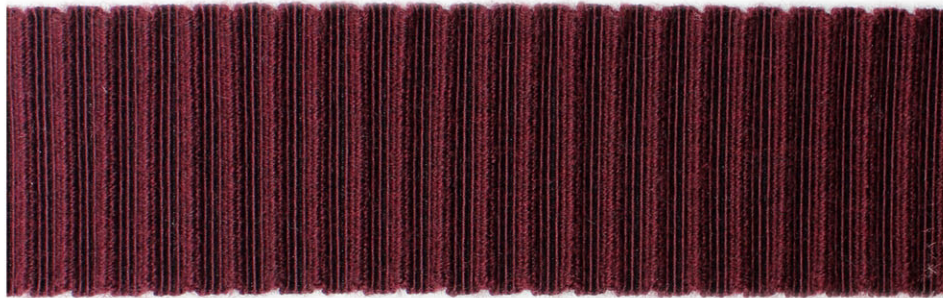

María Victoria Calleja

Ref. STRETCH LANA COSTA

Medidas: 40mm

106
EL. NERO

609
EL. NERO

104
EL. NERO

NERO
EL. NERO