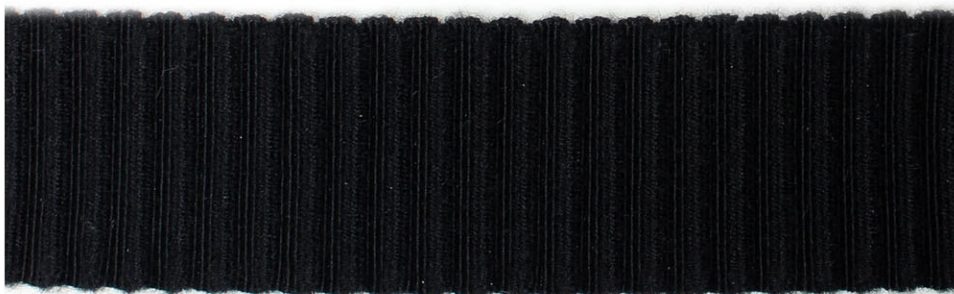

María Victoria Calleja

Ref. STRETCH LANA COSTA

Medidas: 40mm

106
EL. NERO

609
EL. NERO

104
EL. NERO

NERO
EL. NERO