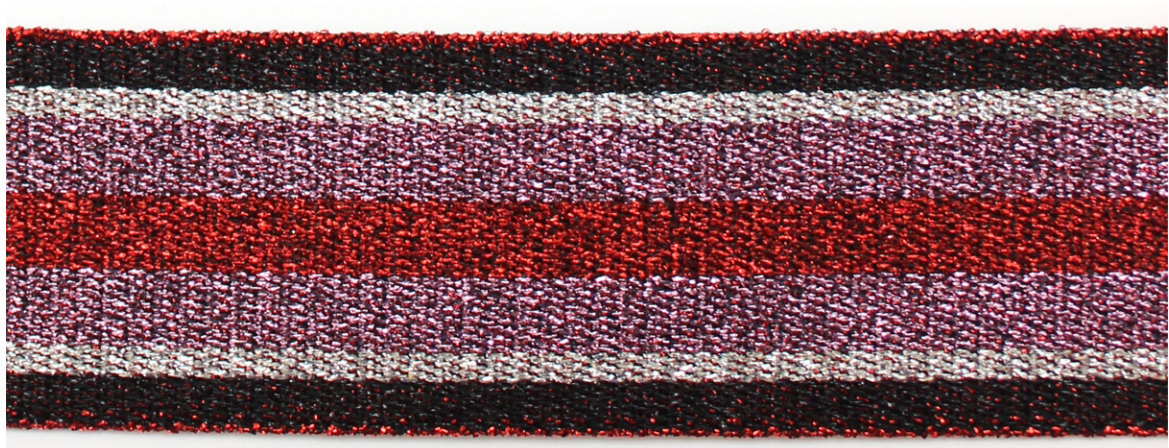

María Victoria Calleja

Ref. EL45

Medidas: 50mm

1

3

2