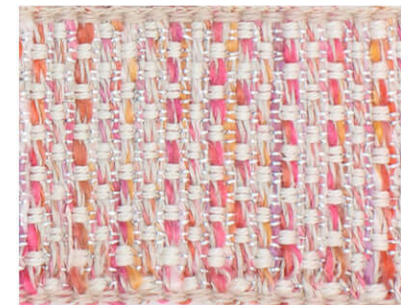

María Victoria Calleja

Ref. T6997

Medidas: 40mm

1

5

3

4

2