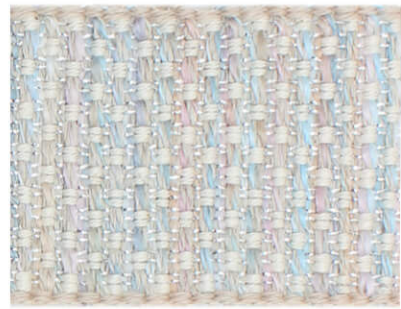

María Victoria Calleja

Ref. T6997

Medidas: 40mm

1

5

3

4

2