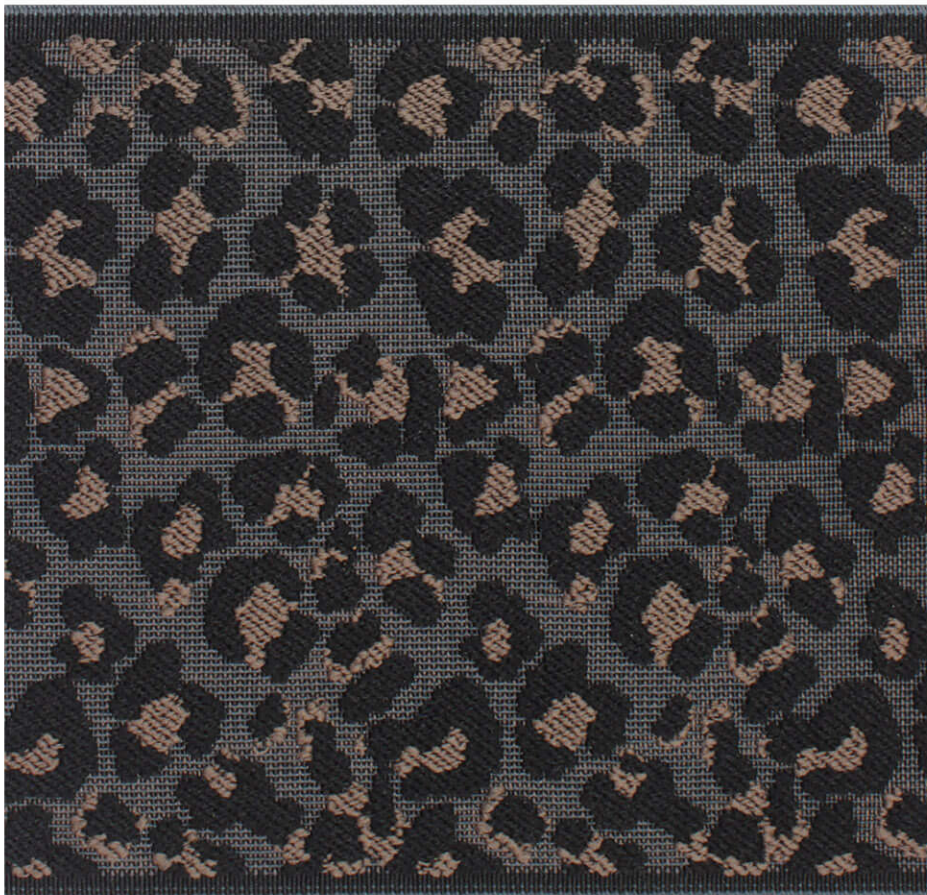

María Victoria Calleja

Ref. JR116M

Medidas: 130mm

BROWN
CASTORO
CUOIO

BLACK
PIETRA
GHISA